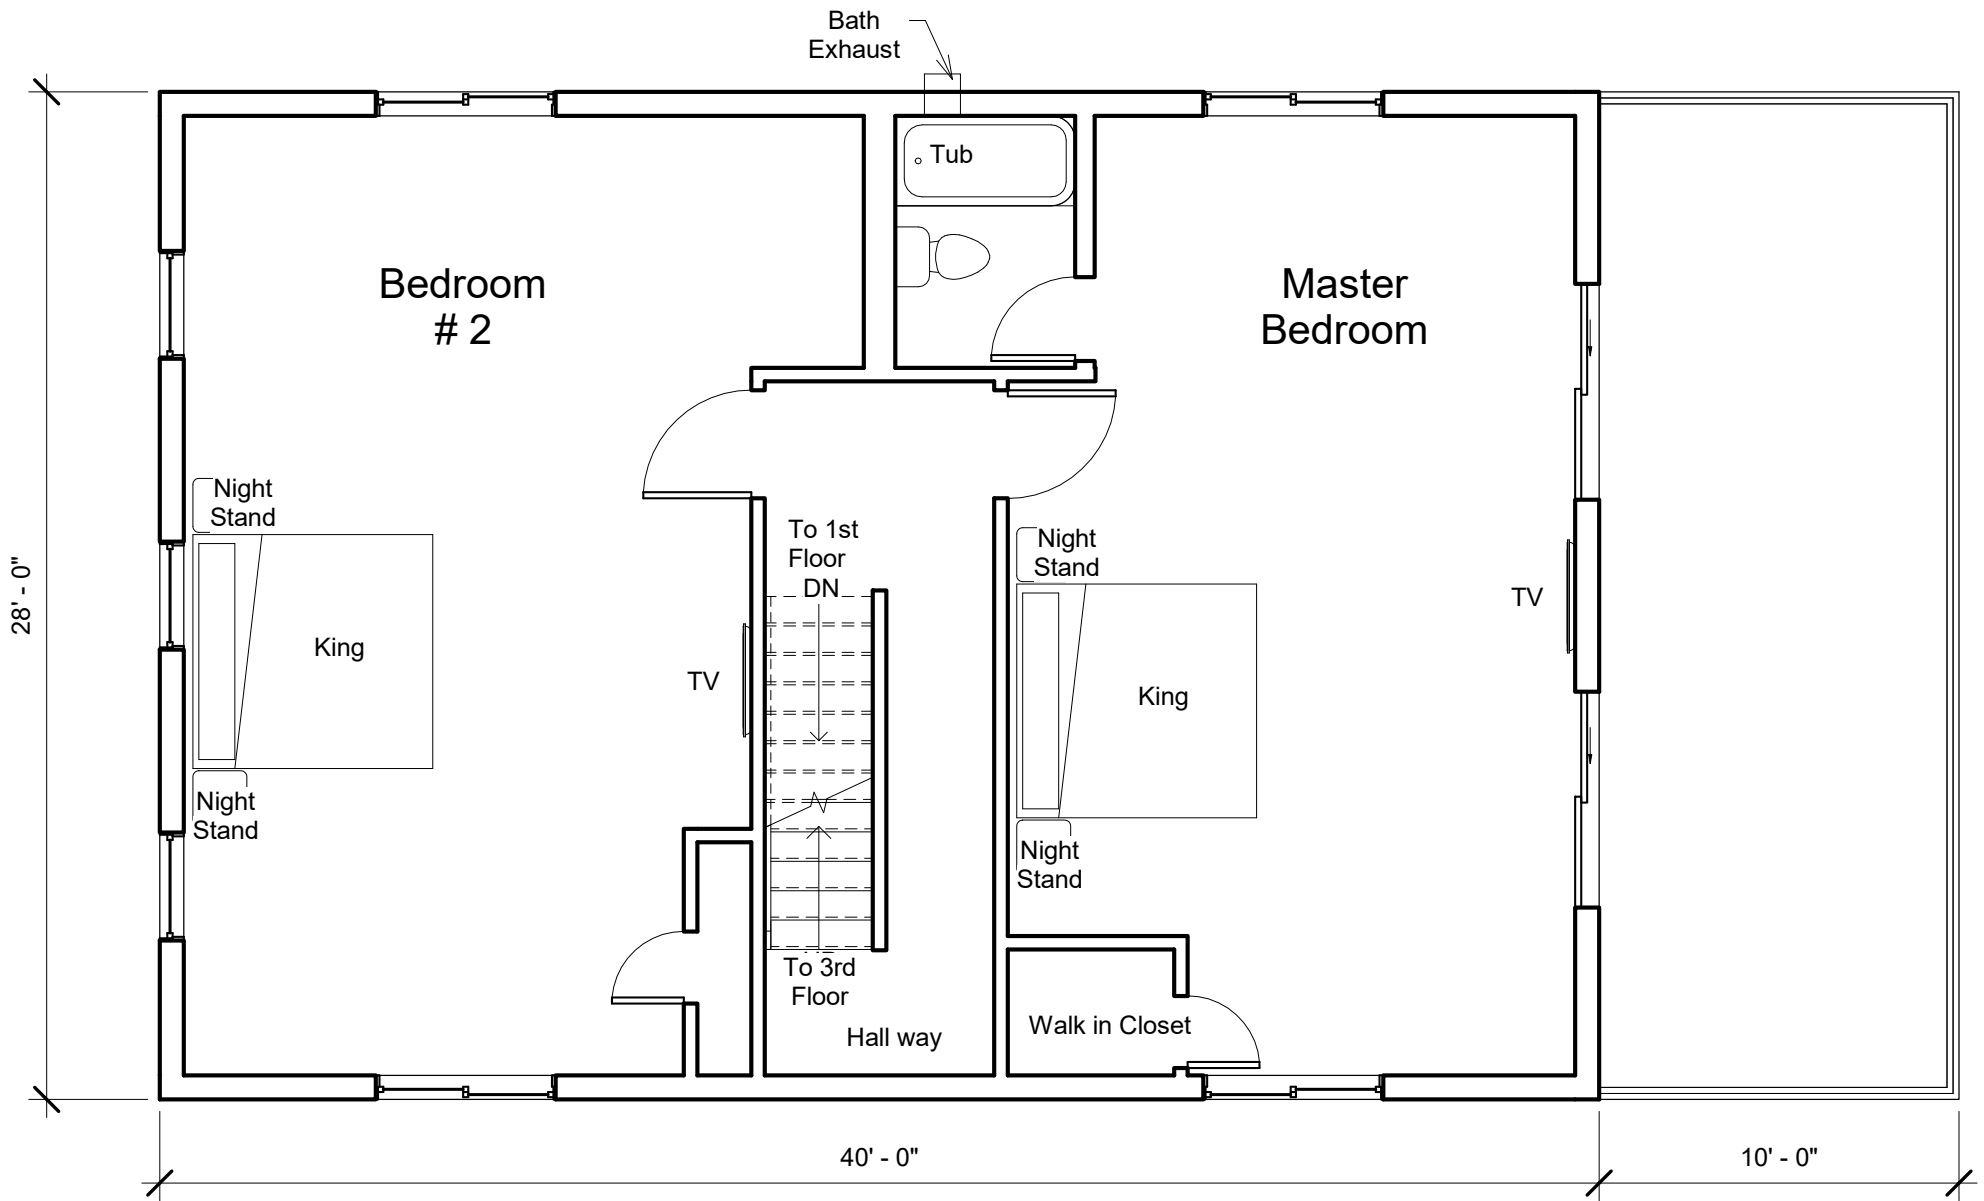

All stairs: 7 3/4" riser & 10" run

Basement  
257 Old New County Road, Saco, ME

1st Floor  
Saco, ME

2nd Floor  
Saco, ME

3rd Floor  
Saco, ME

East Elevation  
Saco, ME

Foundation

West Elevation  
Saco, ME

North Elevation  
Saco, ME

South Elevation  
Saco, ME