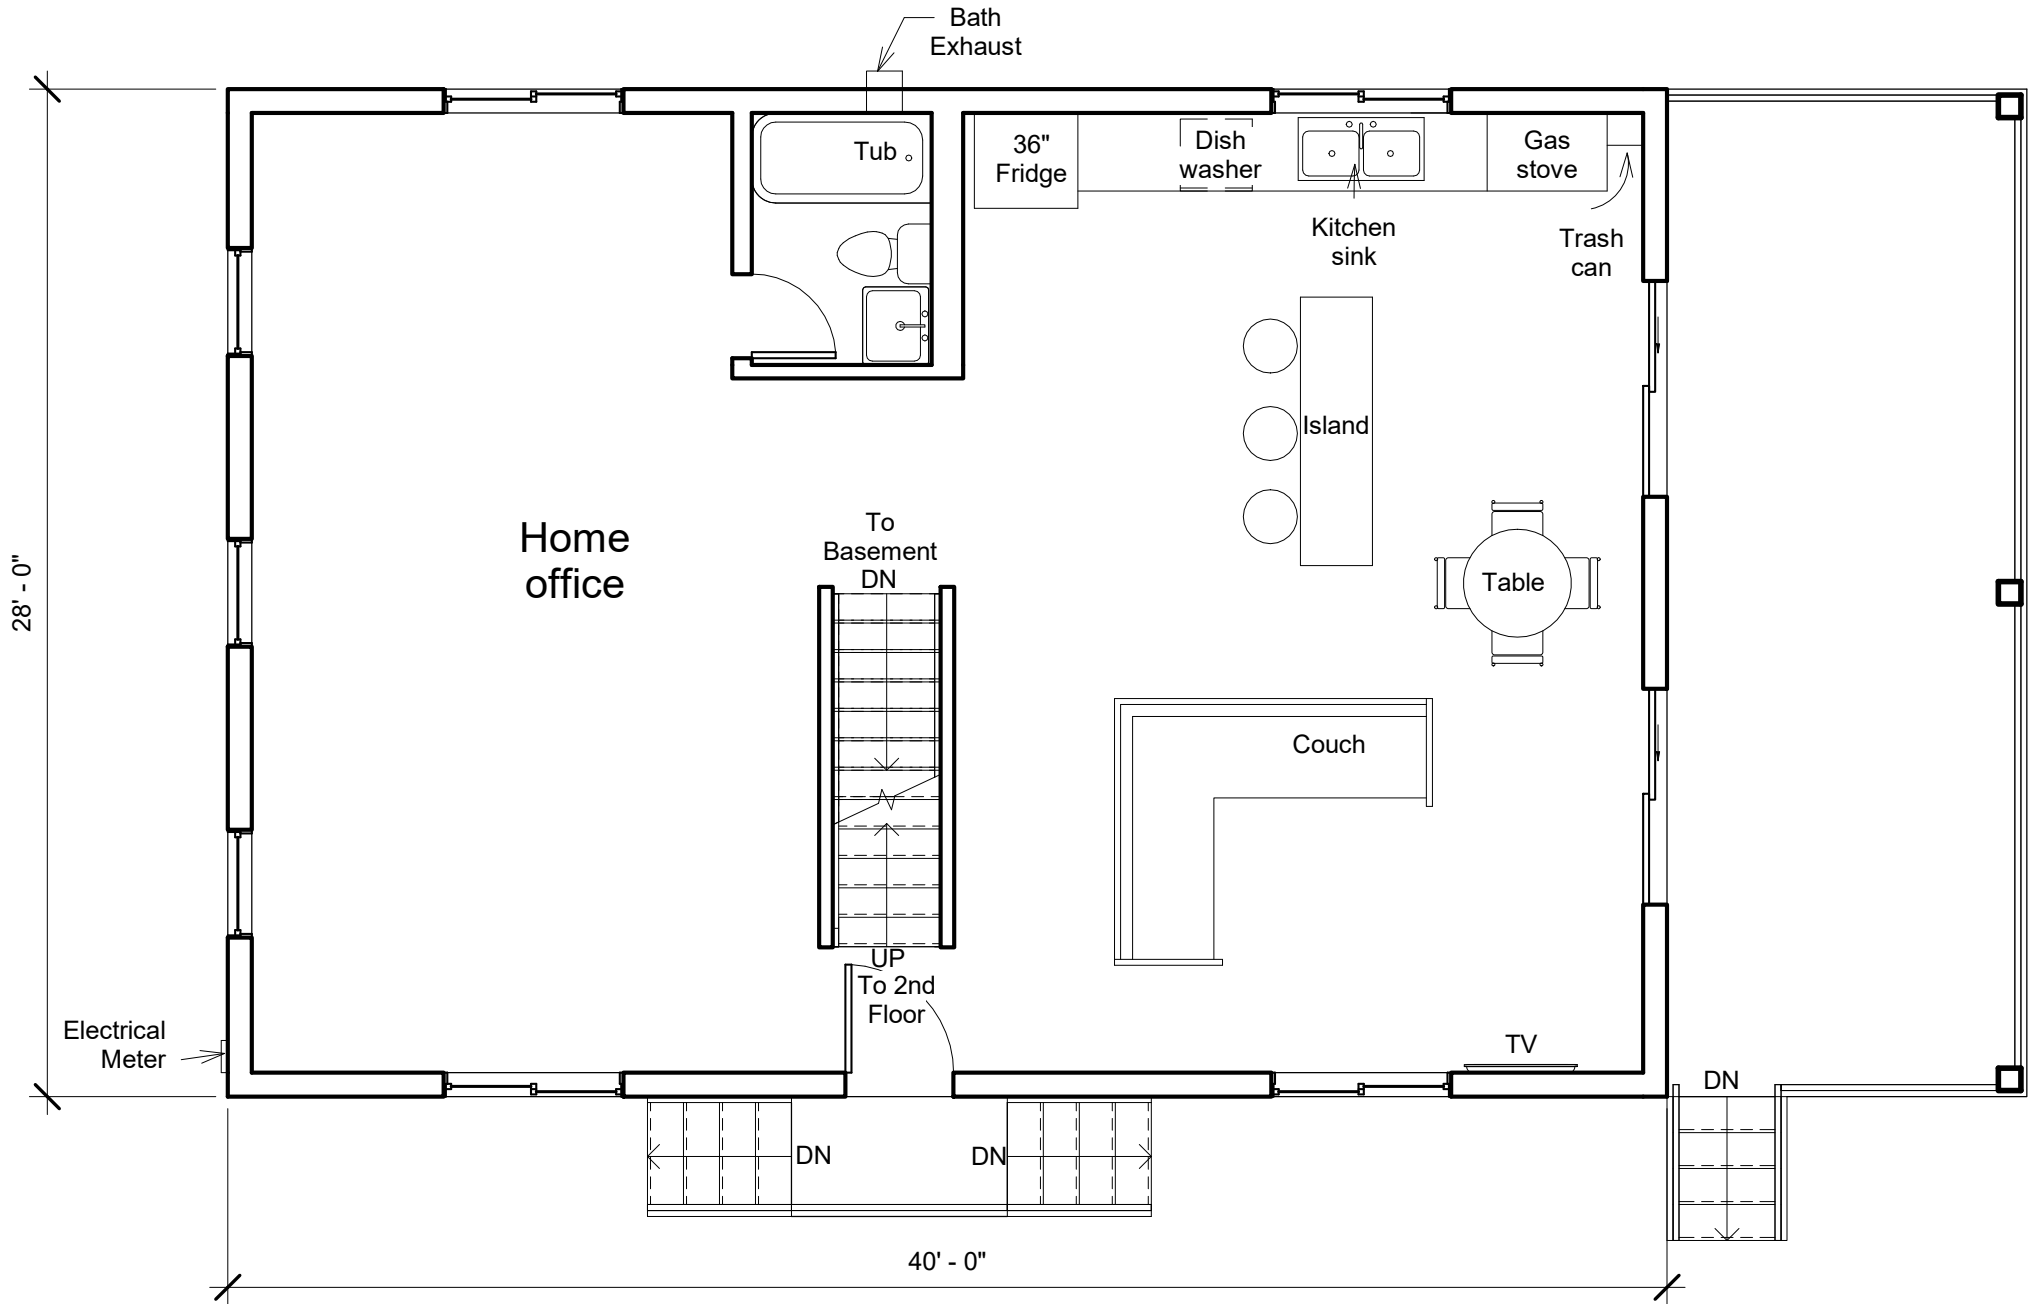

All stairs: 7 3/4" riser & 10" run

Basement  
257 Old New County Road, Saco, ME

1st Floor  
Saco, ME

2nd Floor  
Saco, ME

3rd Floor  
Saco, ME

East Elevation  
Saco, ME

Foundation

West Elevation  
Saco, ME

North Elevation  
Saco, ME

South Elevation  
Saco, ME