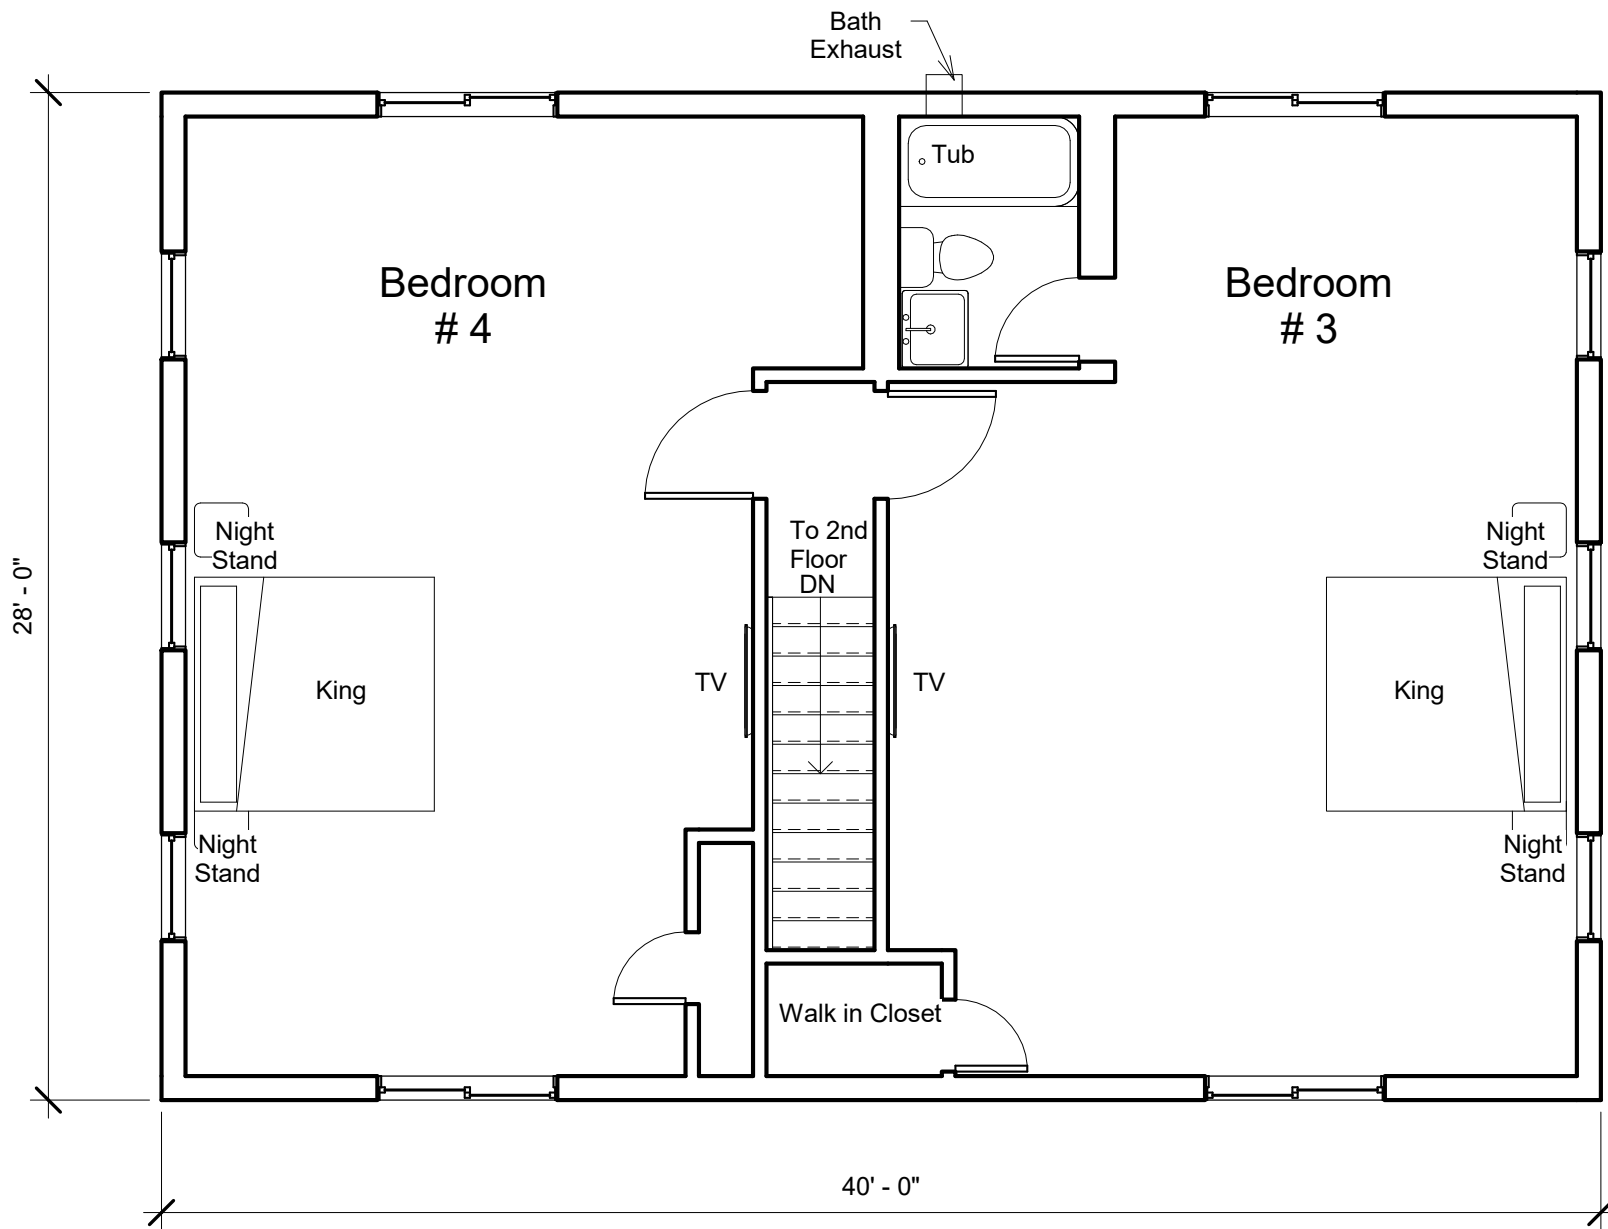

All stairs: 7 3/4" riser & 10" run

Basement  
257 Old New County Road, Saco, ME

1st Floor  
Saco, ME

2nd Floor  
Saco, ME

3rd Floor  
Saco, ME

East Elevation  
Saco, ME

Foundation

West Elevation  
Saco, ME

North Elevation  
Saco, ME

South Elevation  
Saco, ME