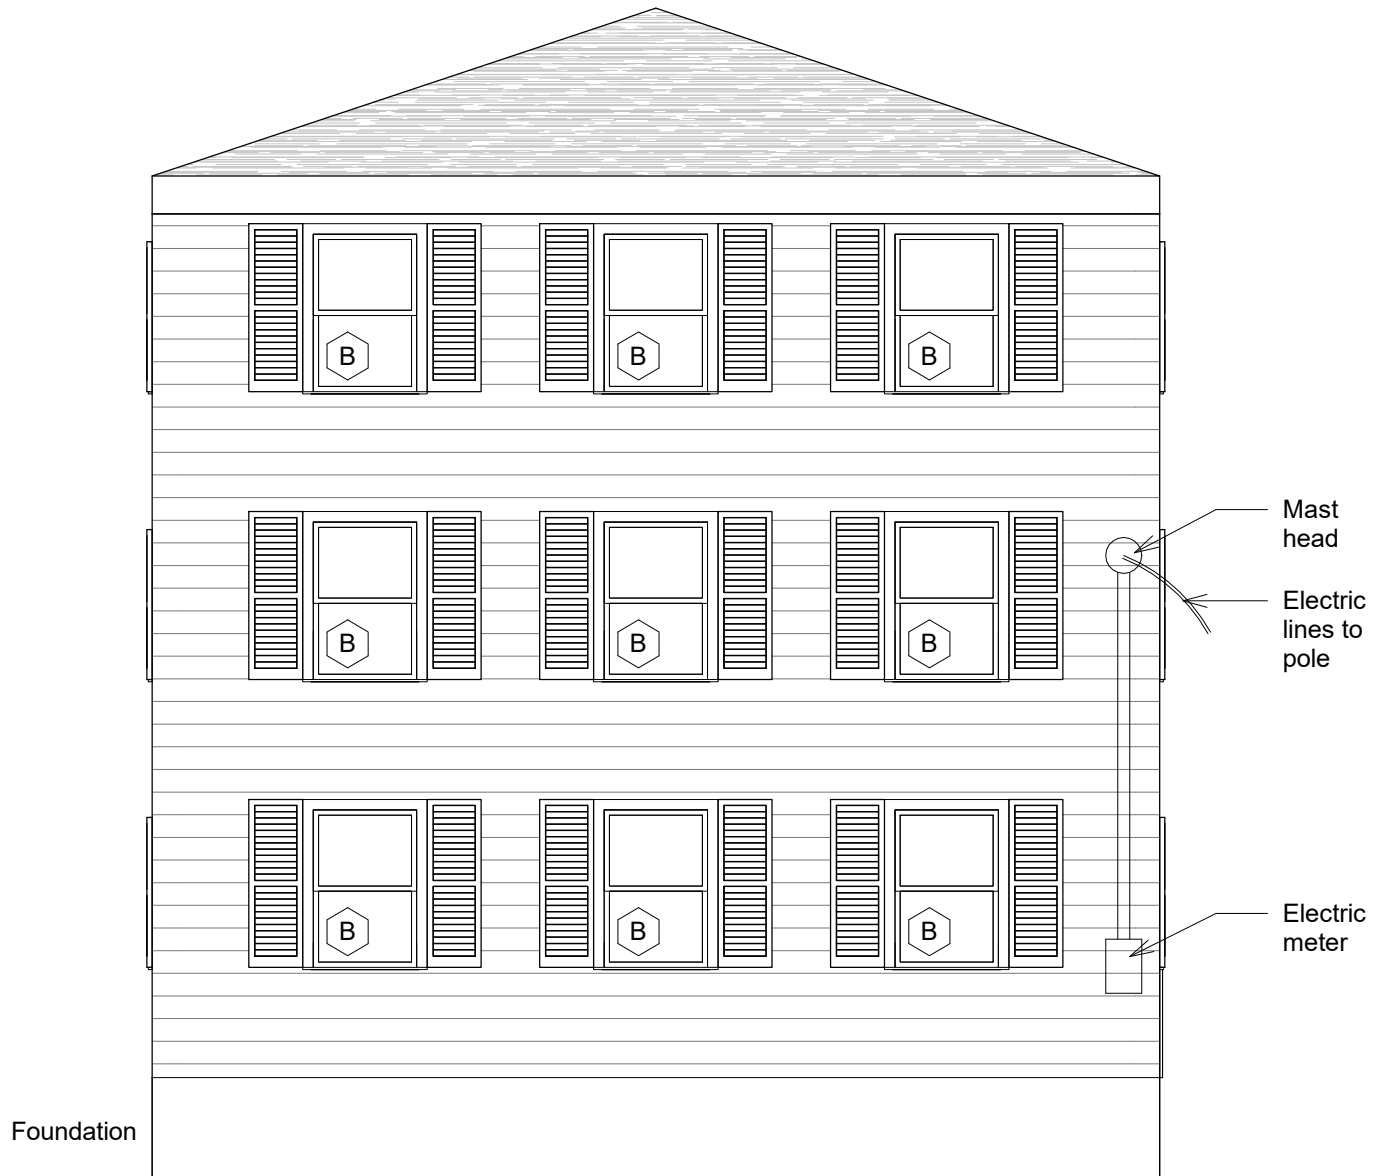

All stairs: 7 3/4" riser & 10" run

Basement  
257 Old New County Road, Saco, ME

1st Floor  
Saco, ME

2nd Floor  
Saco, ME

3rd Floor  
Saco, ME

East Elevation  
Saco, ME

Foundation

West Elevation  
Saco, ME

North Elevation  
Saco, ME

South Elevation  
Saco, ME