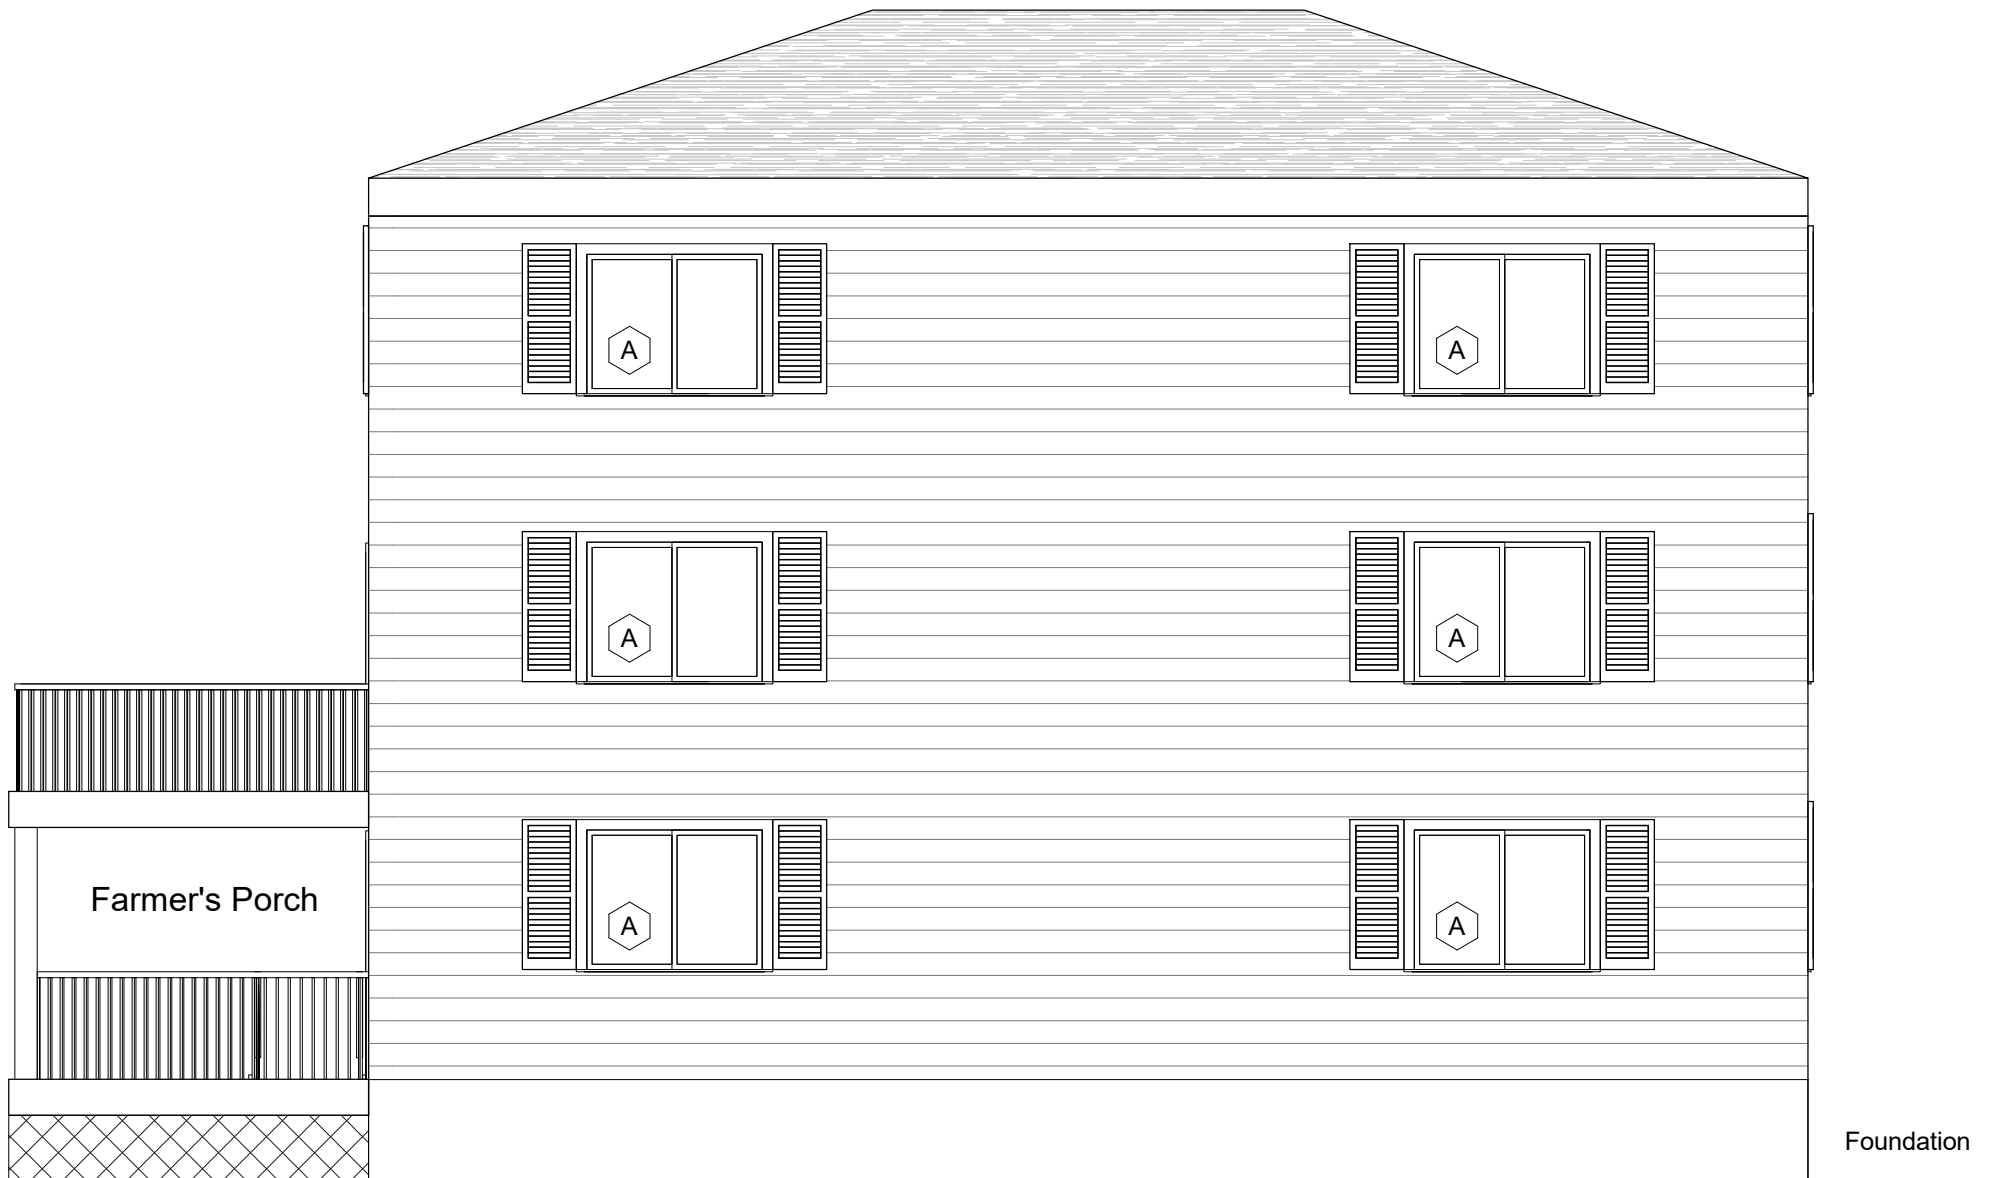

All stairs: 7 3/4" riser & 10" run

Basement  
257 Old New County Road, Saco, ME

1st Floor  
Saco, ME

2nd Floor  
Saco, ME

3rd Floor  
Saco, ME

East Elevation  
Saco, ME

Foundation

West Elevation  
Saco, ME

North Elevation  
Saco, ME

South Elevation  
Saco, ME