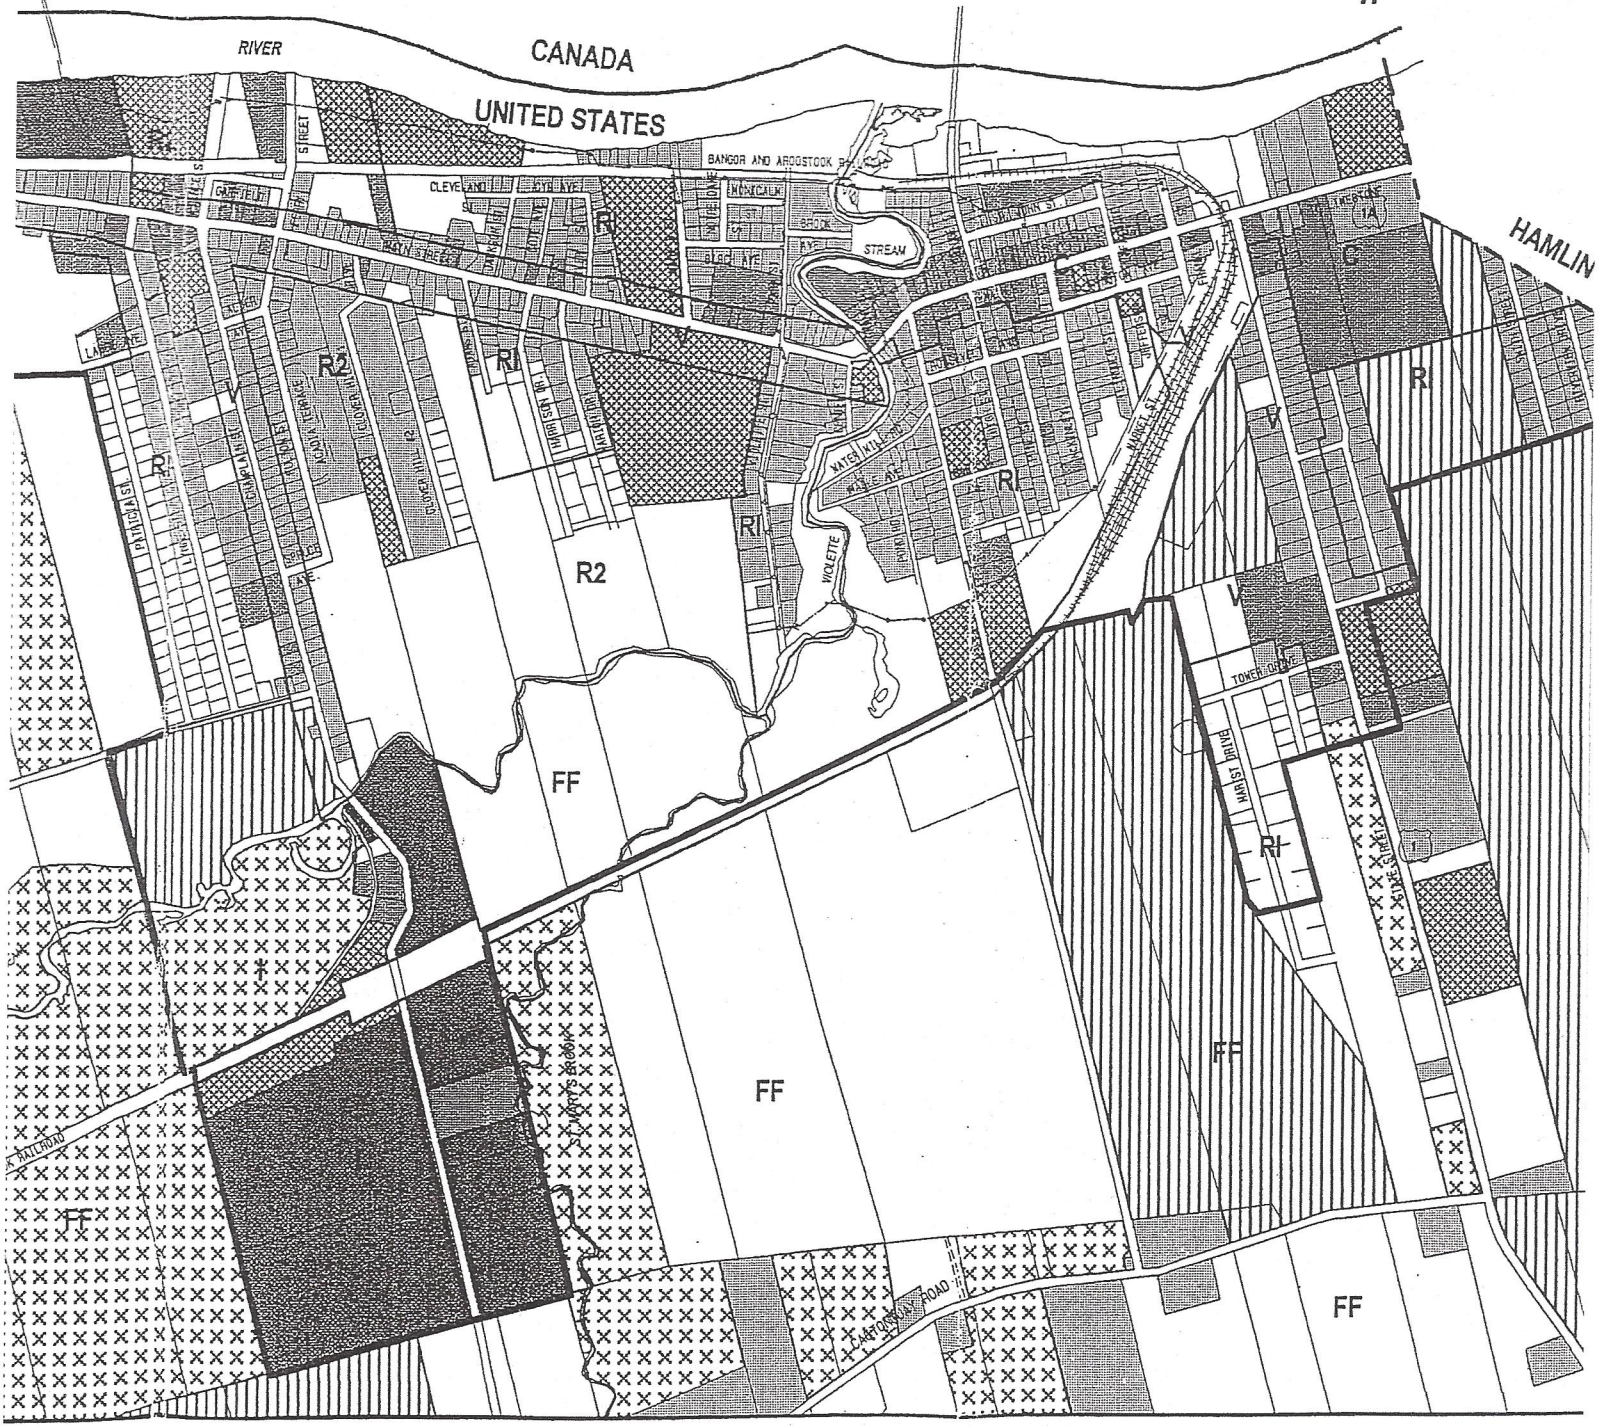

LEGEND:

	INTERNATIONAL BOUNDARIES		TOWNSHIP BOUNDARIES		GROWTH AREA		RESIDENTIAL AREA		FORESTER AREA
	RESIDENTIAL I		AGRICULTURE		INDUSTRIAL AREA		COMMERCIAL AREA		INSTITUTIONAL
	RESIDENTIAL II		INDUSTRIAL		VACANT		COMMERCIAL AREA		
	FARM/FOREST		COMMERCIAL				INDUSTRIAL		
	VILLAGE DISTRICT		INDUSTRIAL						

RI
R2
FF
V

- FORESTED AREA
- AGRICULTURE
- INSTITUTIONAL

VAN BUREN

URBAN AREA

OFFICIAL ZONING MAP

DATE: 9/7/94 REVISED: 9/15/97