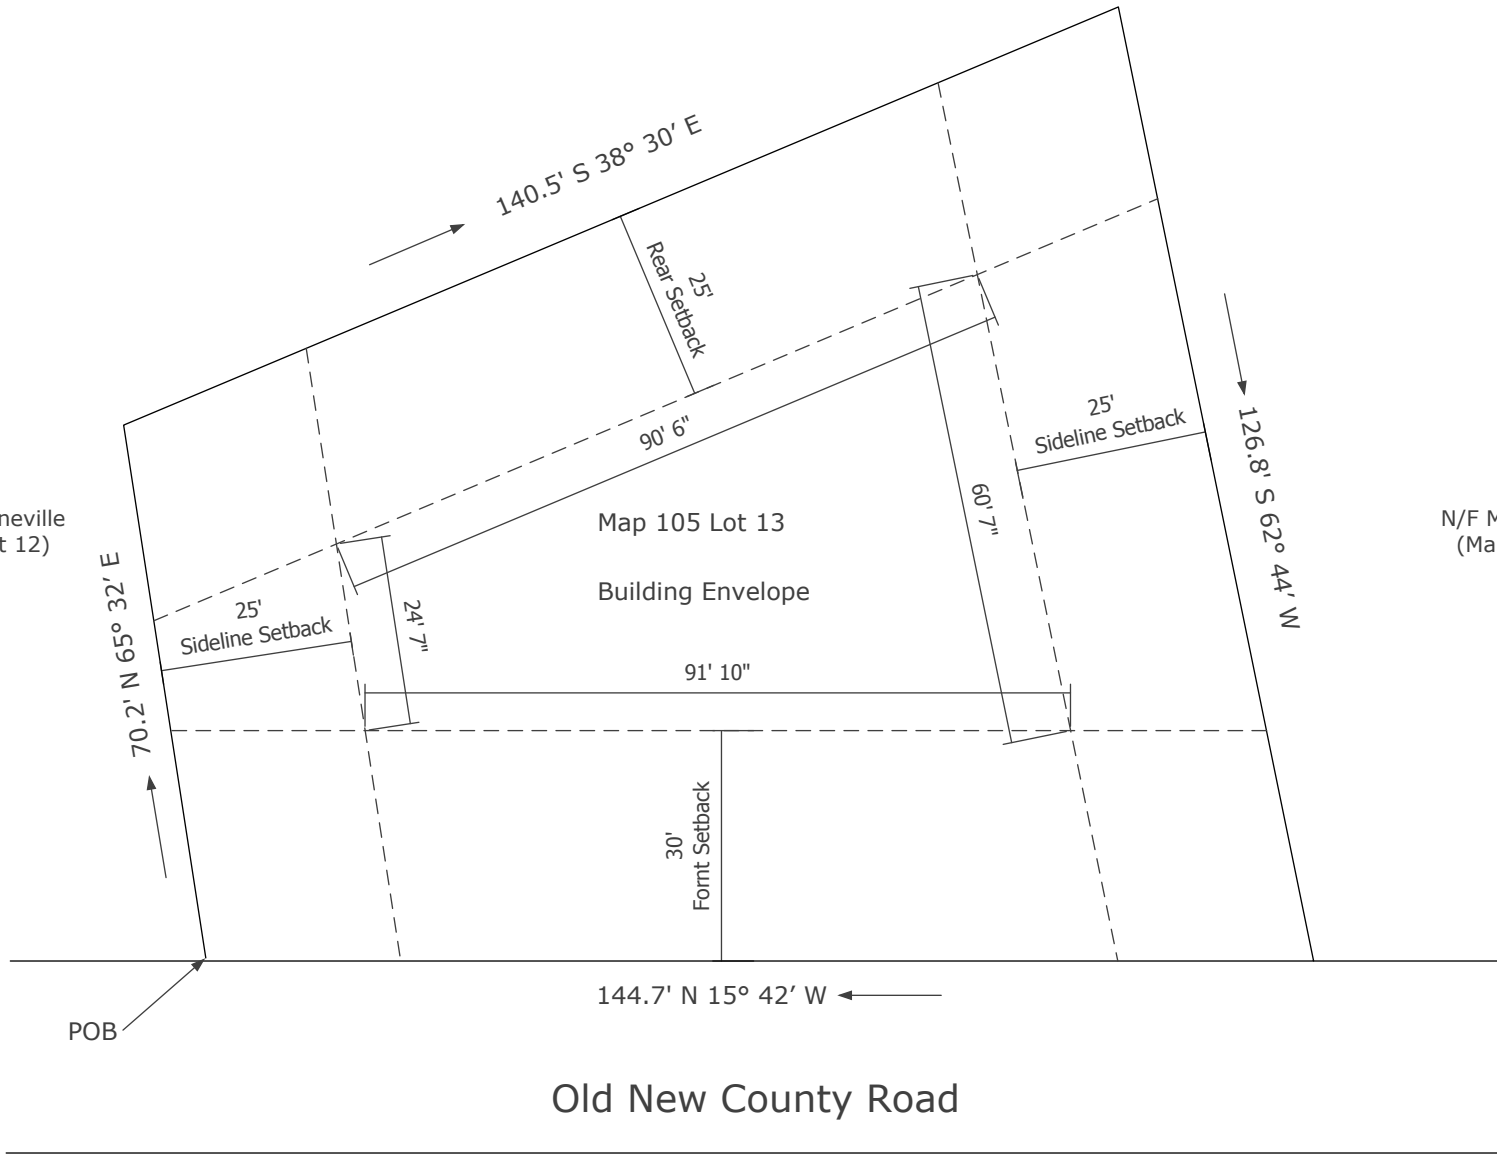

N/F Mary Gonneville  
(Map 105 Lot 12)

N/F Mary Gonneville  
(Map 105 Lot 12)

N/F Mary Gonneville  
(Map 105 Lot 12)

Legend:  
POB= Point Of Beginning  
N/F= Now or Formerly

Scale: 1"=25' (1:300)

Town: Saco

Zoning District: Conservation District (C-1)

All information prepared by Seller is given in good faith and deemed reliable, but is offered subject to errors and omissions so is not to be relied upon, and never to be construed as a representation - hence, although this plan has a scale it is for reference only.